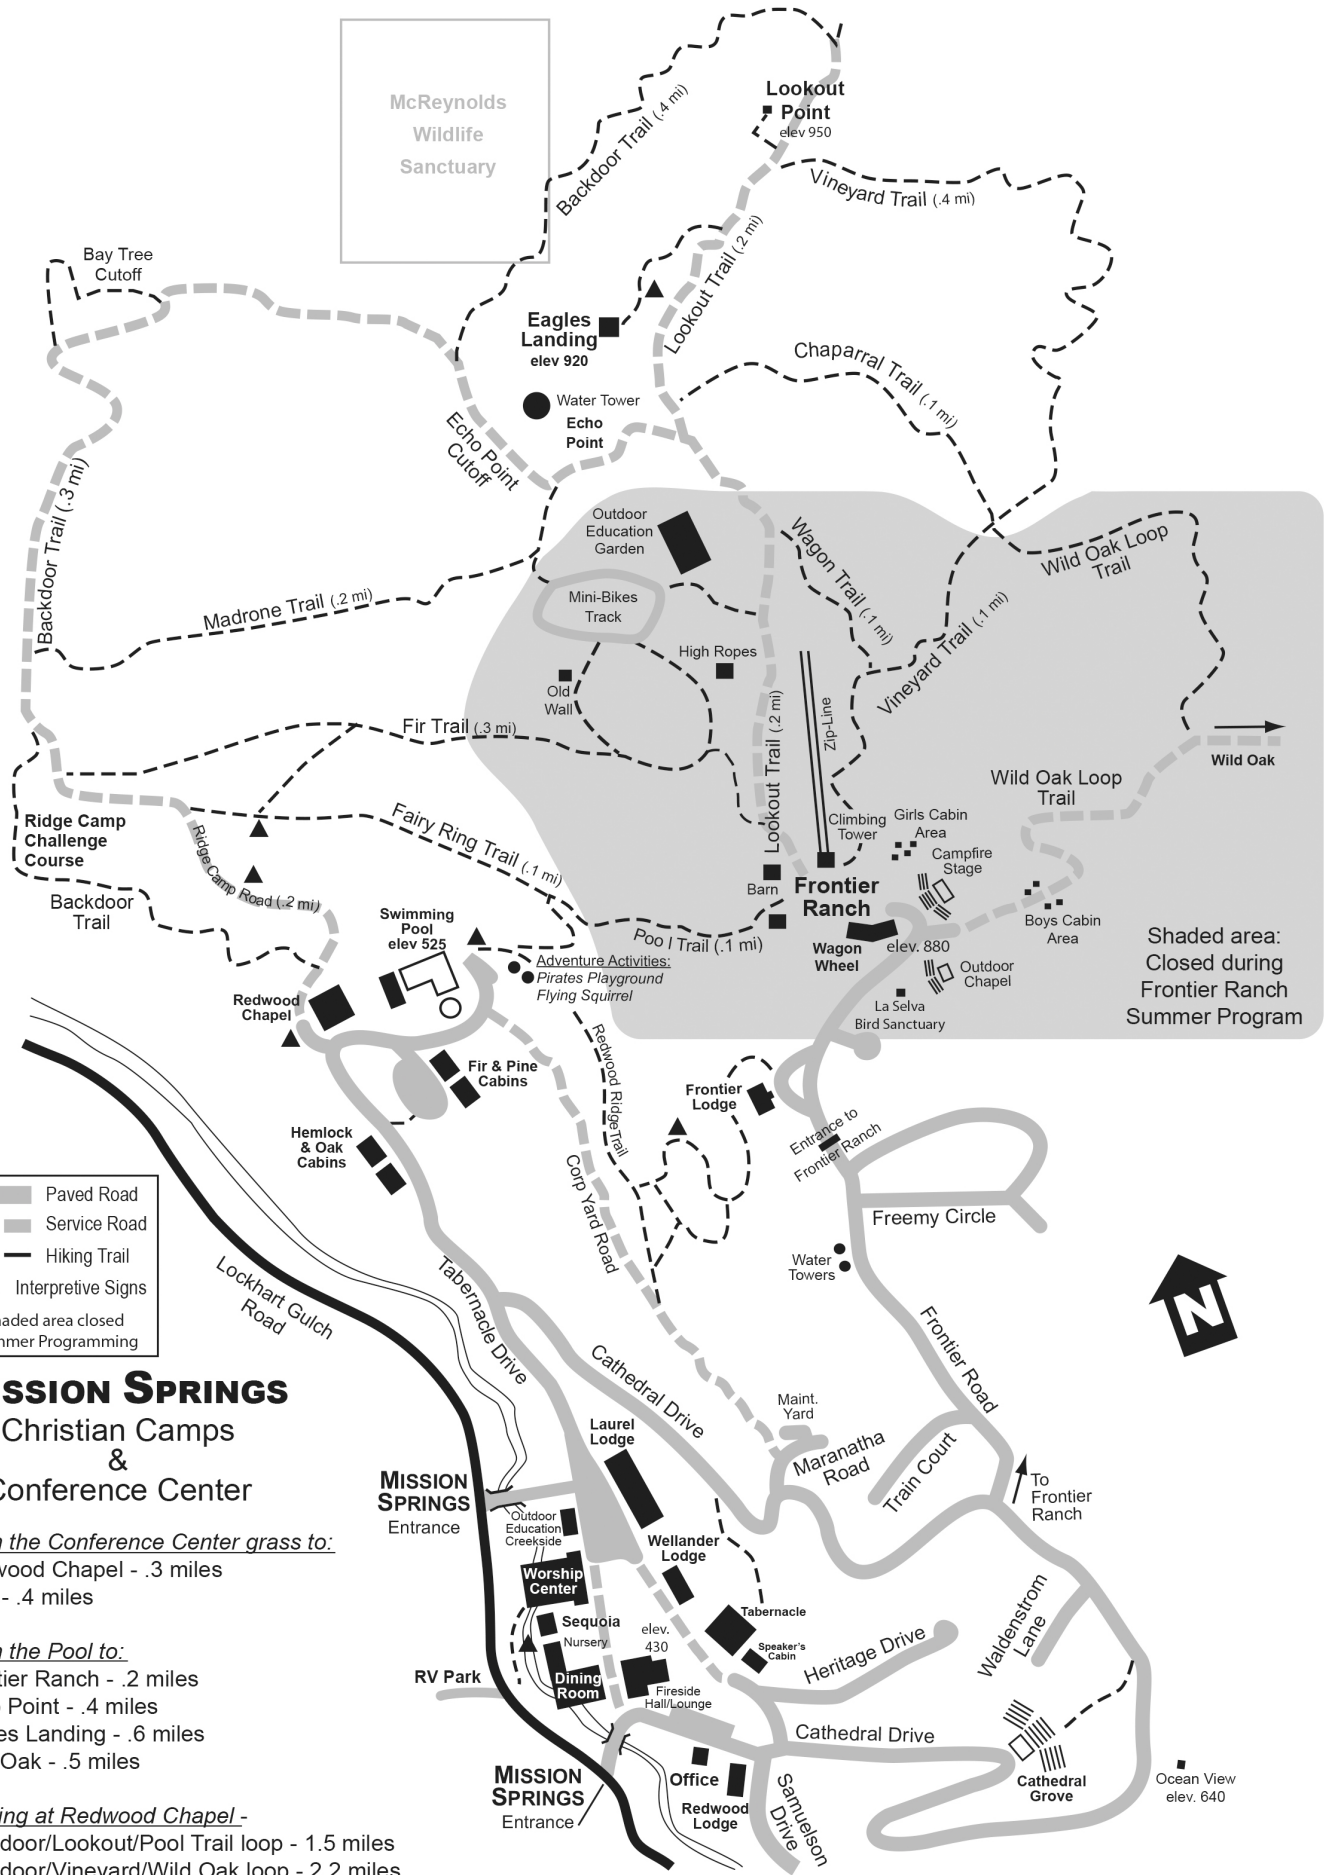

McReynolds
Wildlife
Sanctuary

Lookout
Point
elev 950

Eagles
Landing
elev 920

Water Tower
Echo
Point

Chaparral Trail (.1 mi)

Outdoor
Education
Garden

Mini-Bikes
Track

High Ropes

Old
Wall

Wagon Trail (.1 mi)

Vineyard Trail (.1 mi)

Wild Oak Loop
Trail

Wild Oak

Wild Oak Loop
Trail

Bay Tree
Cutoff

Echo Point
Cutoff

Backdoor Trail (.3 mi)

Madrone Trail (.2 mi)

Fir Trail (.3 mi)

Fairy Ring Trail (.1 mi)

Ridge Camp
Challenge
Course

Ridge Camp
Road (.2 mi)

Swimming
Pool
elev 525

Adventure Activities:
Pirates Playground
Flying Squirrel

Poo I Trail (.1 mi)

Frontier
Ranch
elev. 880

Climbing
Tower

Girls Cabin
Area

Campfire
Stage

Boys Cabin
Area

Shaded area:
Closed during
Frontier Ranch
Summer Program

Backdoor
Trail

Redwood
Chapel

Fir & Pine
Cabins

Hemlock
& Oak
Cabins

Adventure Activities:
Pirates Playground
Flying Squirrel

Redwood
Ridge Trail

Frontier
Lodge

Entrance to
Frontier
Ranch

Barn

Wagon
Wheel

La Selva
Bird Sanctuary

Outdoor
Chapel

- Paved Road
- Service Road
- Hiking Trail
- Interpretive Signs
- Shaded area closed
  Summer Programming

MISSION SPRINGS

Christian Camps
&
Conference Center

From the Conference Center grass to:
Redwood Chapel - .3 miles
Pool - .4 miles

From the Pool to:
Frontier Ranch - .2 miles
Echo Point - .4 miles
Eagles Landing - .6 miles
Wild Oak - .5 miles

Starting at Redwood Chapel -
Backdoor/Lookout/Pool Trail loop - 1.5 miles
Backdoor/Vineyard/Wild Oak loop - 2.2 miles

MISSION
SPRINGS
Entrance

Laurel
Lodge

Wellander
Lodge

Maint.
Yard

Maranatha
Road

Train Court

Frontier Road

To
Frontier
Ranch

Worship
Center

Sequoia
Nursery

Dining
Room

Fireside
Hall/Lounge

Office

Redwood
Lodge

RV Park

MISSION
SPRINGS
Entrance

Office

Redwood
Lodge

Cathedral Drive

Laurel Lodge

Wellander Lodge

Worship Center

Sequoia Nursery

Dining Room

Fireside Hall/Lounge

Office

Redwood Lodge

Office

Redwood Lodge

Tabernacle Drive

Laurel Lodge

Wellander Lodge

Worship Center

Sequoia Nursery

Dining Room

Fireside Hall/Lounge

Office

Redwood Lodge

Office

Redwood Lodge

Cathedral Drive

Laurel Lodge

Wellander Lodge

Worship Center

Sequoia Nursery

Dining Room

Fireside Hall/Lounge

Office

Redwood Lodge

Office

Redwood Lodge

Maranatha Road

Maint. Yard

Maranatha Road

Worship Center

Sequoia Nursery

Dining Room

Fireside Hall/Lounge

Office

Redwood Lodge

Office

Redwood Lodge

Frontier Road

Maint. Yard

Maranatha Road

Worship Center

Sequoia Nursery

Dining Room

Fireside Hall/Lounge

Office

Redwood Lodge

Office

Redwood Lodge

Frontier Road

Maint. Yard

Maranatha Road

Worship Center

Sequoia Nursery

Dining Room

Fireside Hall/Lounge

Office

Redwood Lodge

Office

Redwood Lodge

Frontier Road

Maint. Yard

Maranatha Road

Worship Center

Sequoia Nursery

Dining Room

Fireside Hall/Lounge

Office

Redwood Lodge

Office

Redwood Lodge

Frontier Road

Maint. Yard

Maranatha Road

Worship Center

Sequoia Nursery

Dining Room

Fireside Hall/Lounge

Office

Redwood Lodge

Office

Redwood Lodge

Frontier Road

Maint. Yard

Maranatha Road

Worship Center

Sequoia Nursery