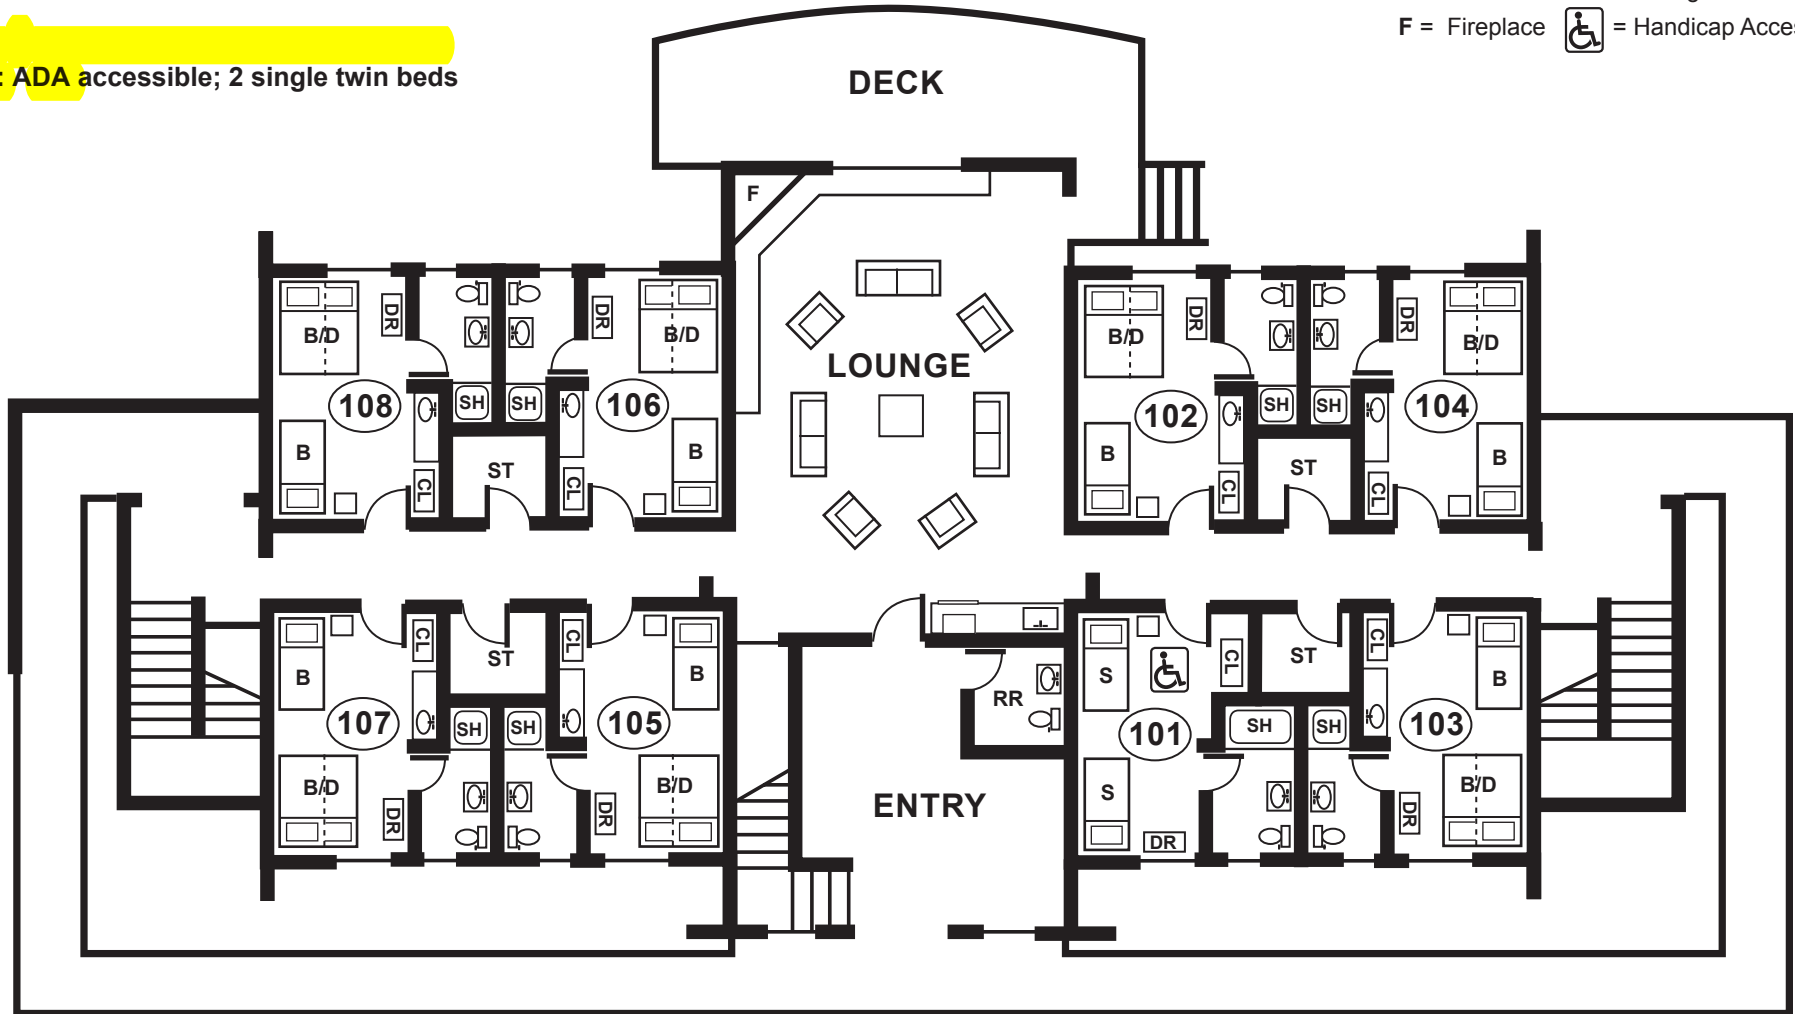

FRONTIER LODGE has 8 rooms with one shower, wash basin, and toilet in each room.

Each room has 2 sets of bunks. 1 bunk has a double bed on the bottom.

FRONTIER LODGE

S = Single Bed B = Bunk Bed
 B/D = Bunk over Double bed
 CL = Closet SH = Shower SK = Sink
 DR = Dresser ST = Storage
 F = Fireplace  = Handicap Accessible

#101: ADA accessible; 2 single twin beds

Room # 101	Room # 102	Room # 103	Room # 104	Room # 105	Room # 106	Room # 107	Room # 108
1. _____	1. _____	1. _____	1. _____	1. _____	1. _____	1. _____	1. _____
2. _____	2. _____	2. _____	2. _____	2. _____	2. _____	2. _____	2. _____
	3. _____	3. _____	3. _____	3. _____	3. _____	3. _____	3. _____
	4. _____	4. _____	4. _____	4. _____	4. _____	4. _____	4. _____