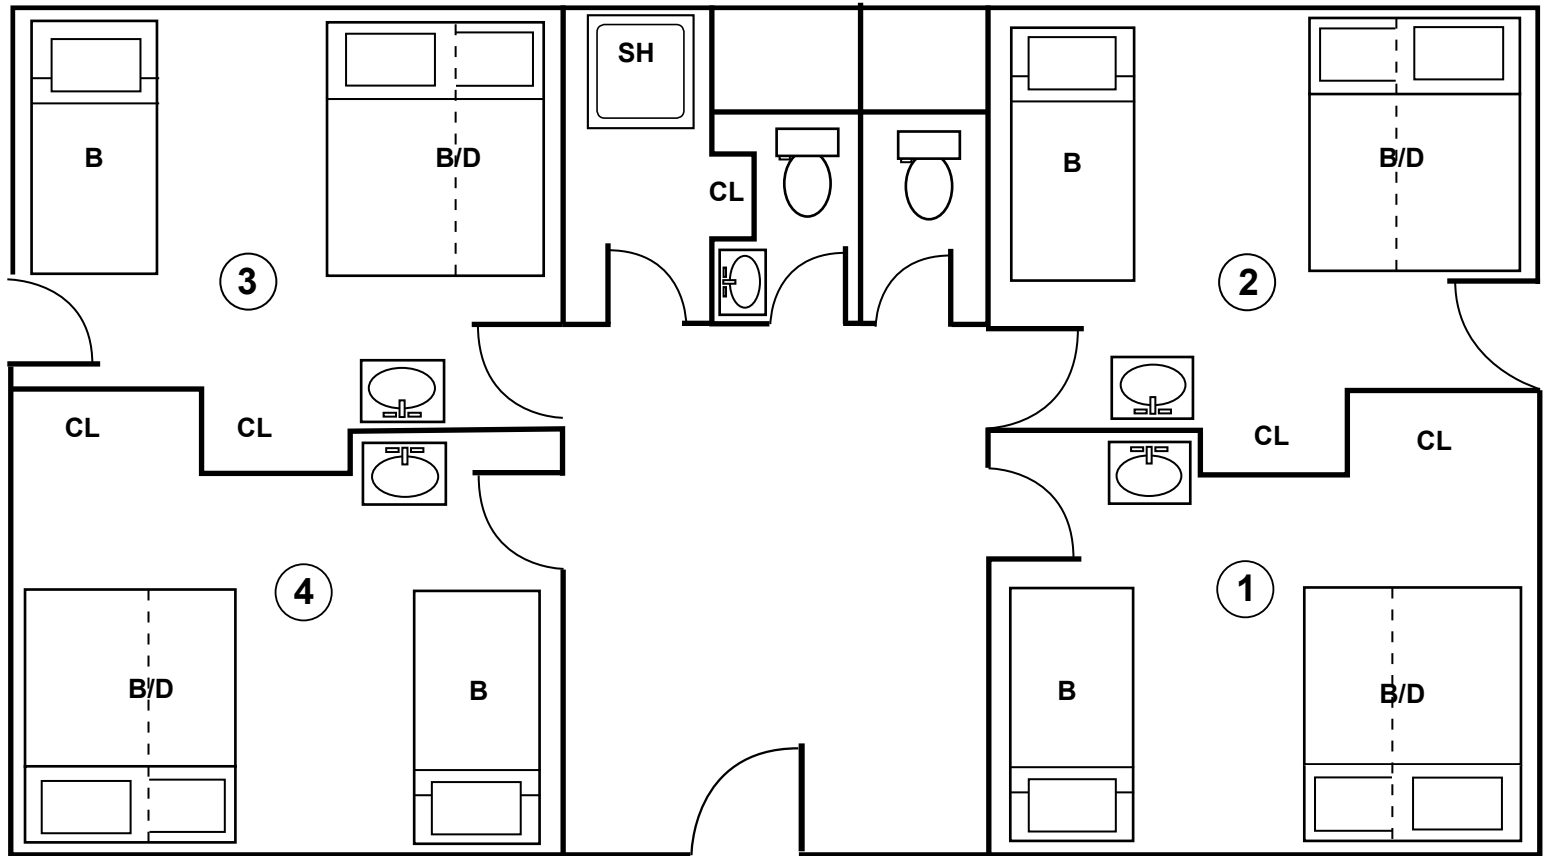

SEQUOIA

Standard

3 rooms, each room has two sets of bunks. Central bath. Beds are not made, linens provided.

B = Bunk Bed SH = Shower SK = Sink DR = Dresser DK = Desk

FIR

Standard

Fir has 4 rooms with one shower and two toilets in the lobby area. Each room has 2 sets of bunks (*one with a double on the bottom*) and a wash basin. Beds not made, linens provided.

B = Bunk Bed **B/D** = Bunk over Double Bed
SH = Shower **SK** = Sink **CL** = Closet

PINE

Standard

Fir has 4 rooms with one shower and two toilets in the lobby area. Each room has 2 sets of bunks (one with a double on the bottom) and a wash basin. Beds not made, linens provided.

B = Bunk Bed **B/D** = Bunk over Double Bed
SH = Shower **SK** = Sink **CL** = Closet