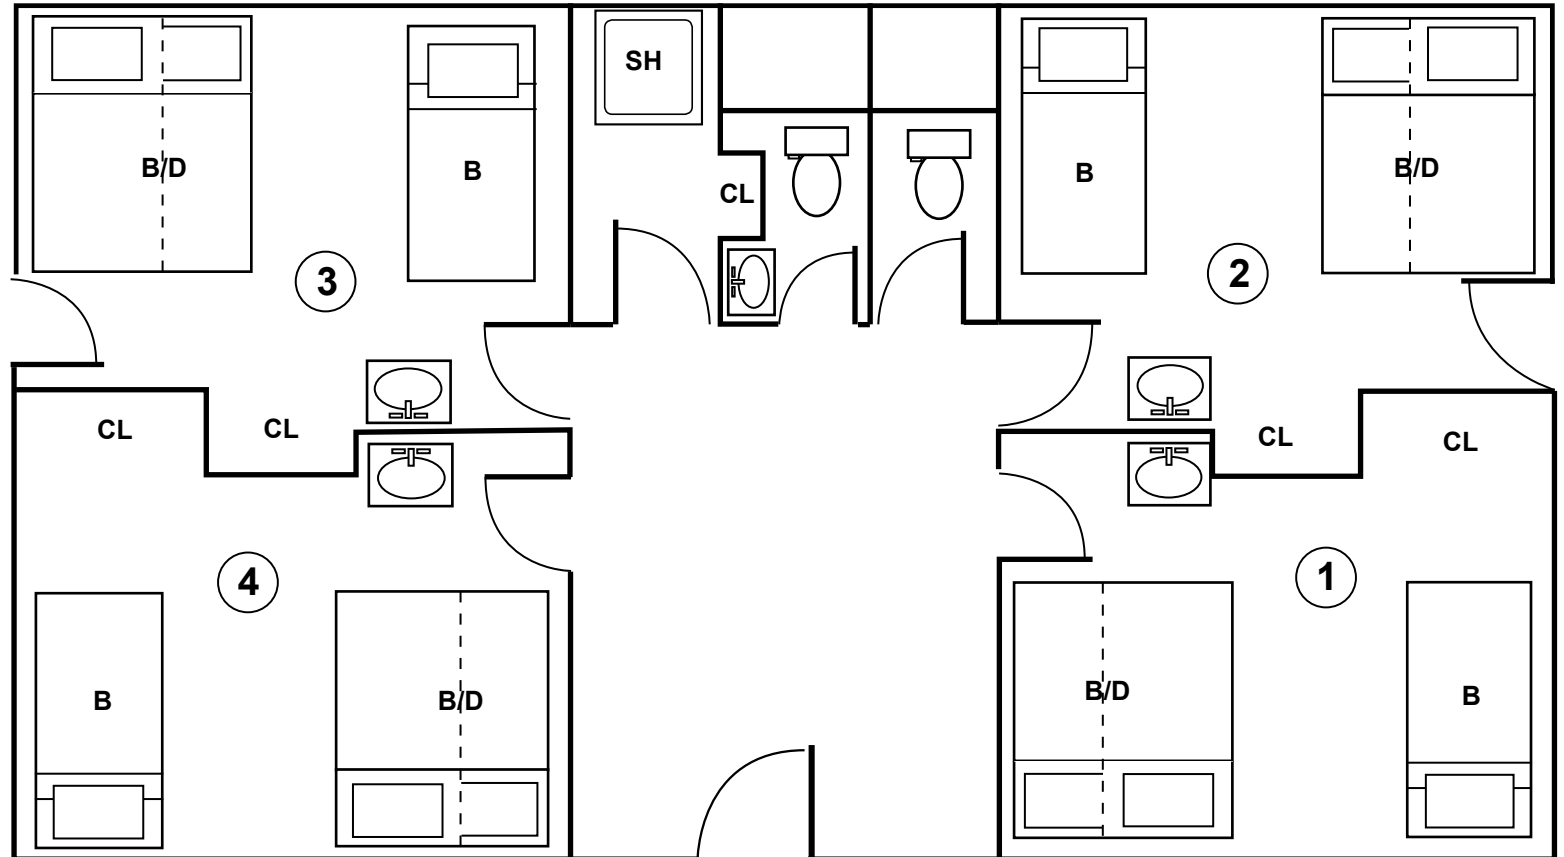

SEQUOIA

Standard

3 rooms, each room has two sets of bunks. Central bath. Beds are not made, linens provided.

B = Bunk Bed SH = Shower SK = Sink DR = Dresser DK = Desk

FIR

Standard

Fir has 4 rooms with one shower and two toilets in the lobby area. Each room has 2 sets of bunks (*one with a double on the bottom*) and a wash basin. Beds not made, linens provided.

B = Bunk Bed **B/D** = Bunk over Double Bed
SH = Shower **SK** = Sink **CL** = Closet

PINE

Standard

Fir has 4 rooms with one shower and two toilets in the lobby area. Each room has 2 sets of bunks (one with a double on the bottom) and a wash basin. Beds not made, linens provided.

B = Bunk Bed **B/D** = Bunk over Double Bed
SH = Shower **SK** = Sink **CL** = Closet