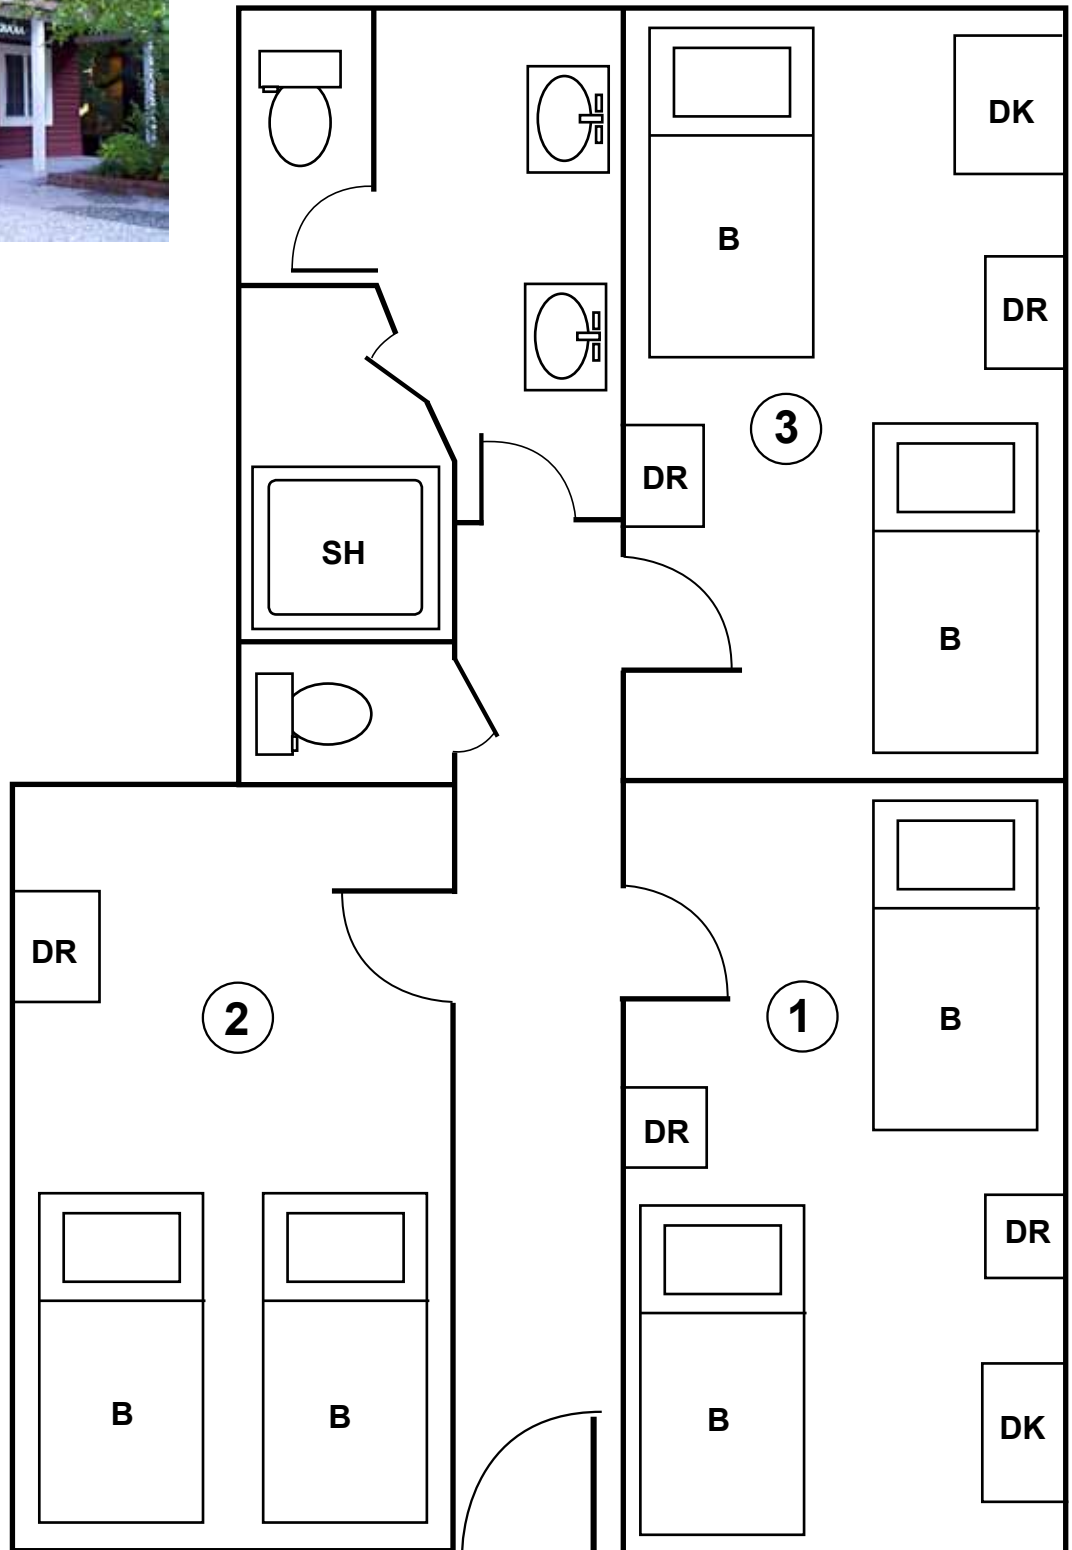

SEQUOIA

Standard

3 rooms, each room has two sets of bunks. Central bath. Beds are not made, linens provided.

B = Bunk Bed SH = Shower SK = Sink DR = Dresser DK = Desk

FIR

Standard

Fir has 4 rooms with one shower and two toilets in the lobby area. Each room has 2 sets of bunks (*one with a double on the bottom*) and a wash basin. Beds not made, linens provided.

B = Bunk Bed **B/D** = Bunk over Double Bed
SH = Shower **SK** = Sink **CL** = Closet

PINE

Standard

Fir has 4 rooms with one shower and two toilets in the lobby area. Each room has 2 sets of bunks (one with a double on the bottom) and a wash basin. Beds not made, linens provided.

B = Bunk Bed **B/D** = Bunk over Double Bed
SH = Shower **SK** = Sink **CL** = Closet