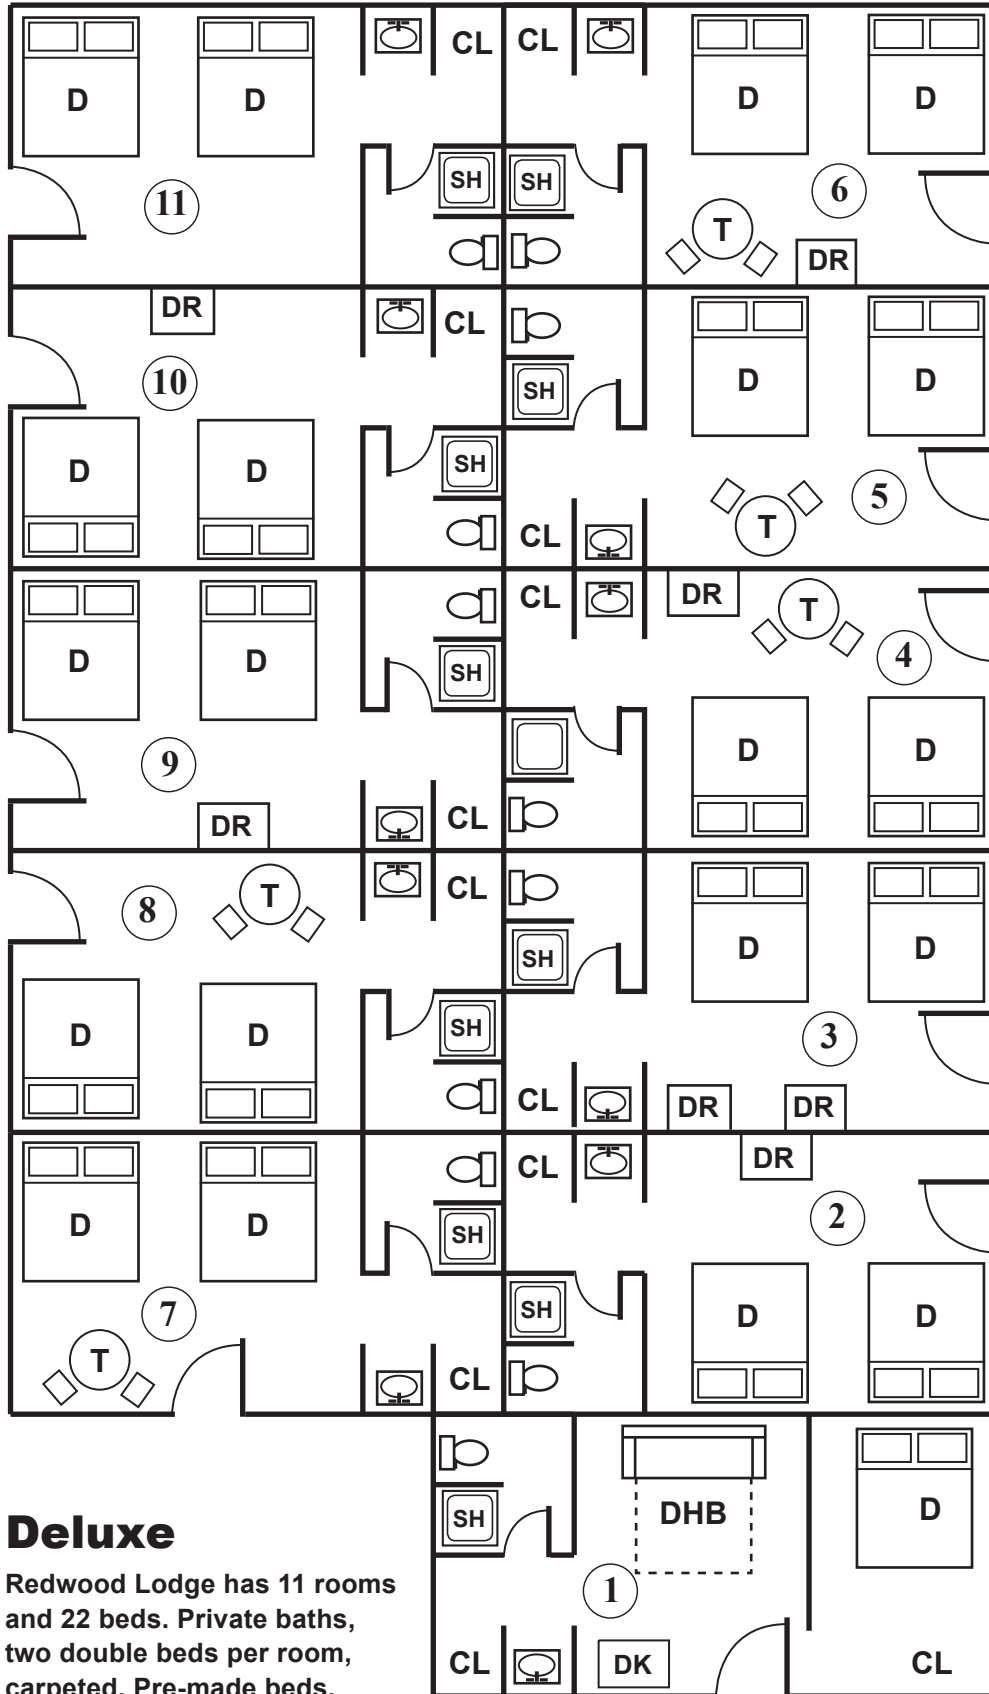

REDWOOD LODGE

Deluxe

Redwood Lodge has 11 rooms and 22 beds. Private baths, two double beds per room, carpeted. Pre-made beds.

D = Double Bed SH = Shower SK = Sink DR = Dresser
 T = Table DHB = double Hide-a-bed DK = Desk CL = Closet