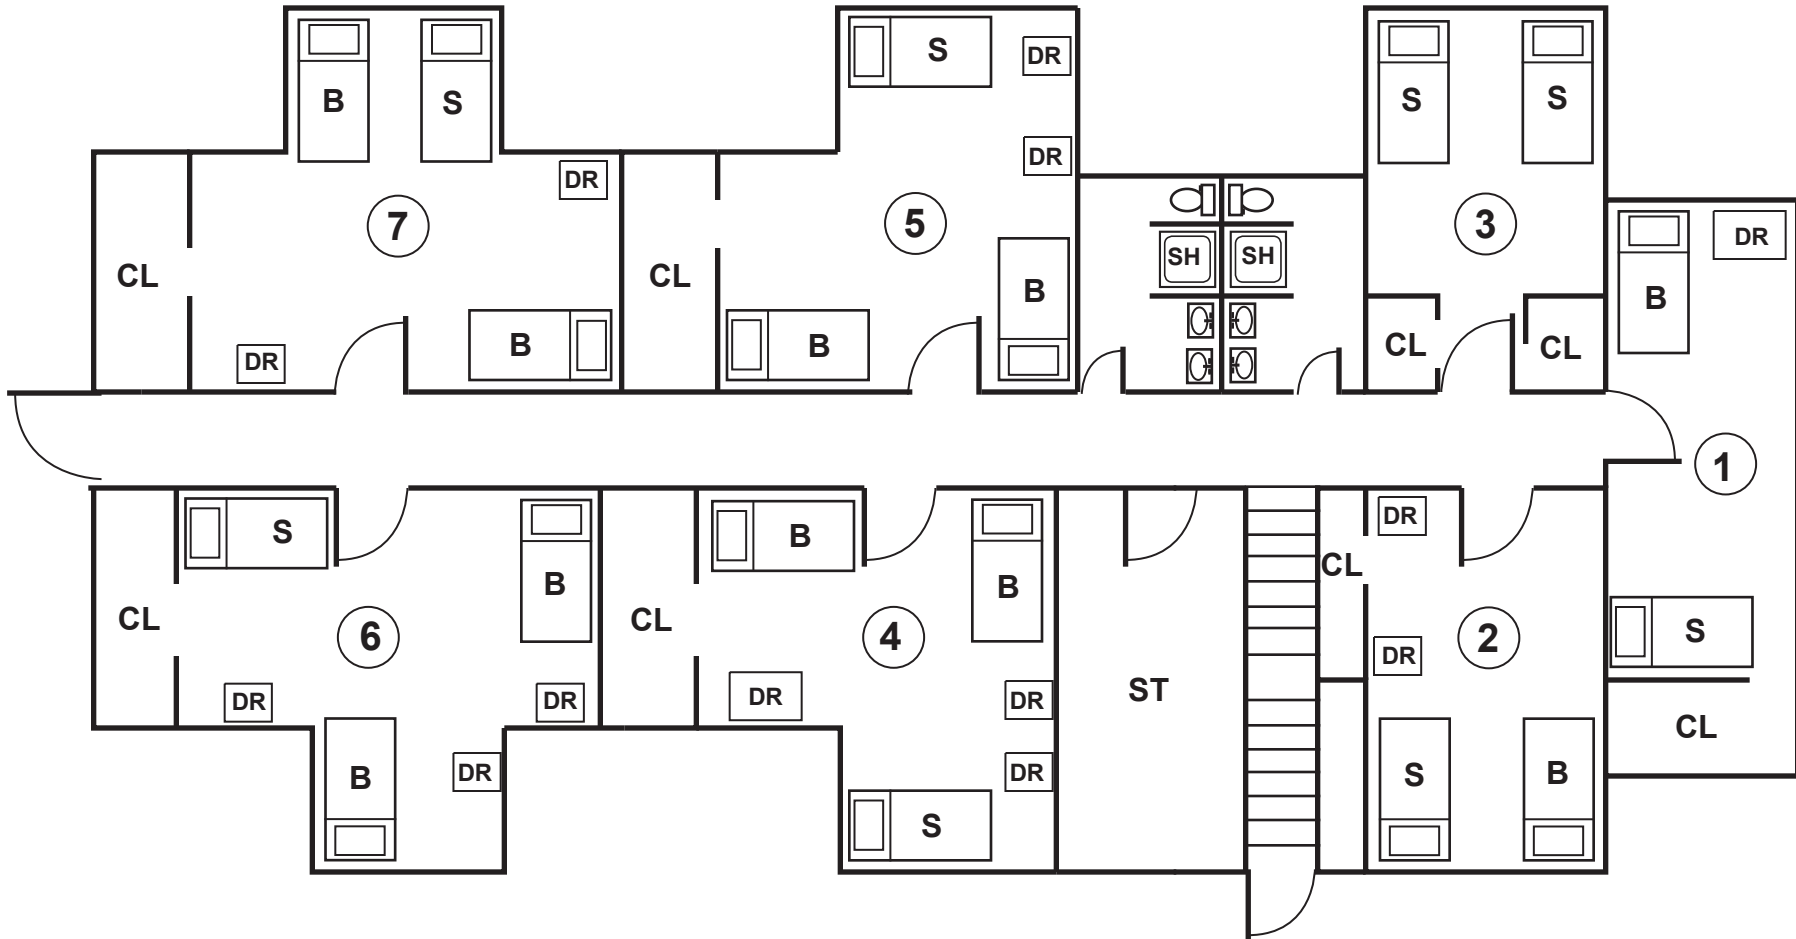

Economy

Cedar has 7 rooms, 2 central baths.
 Number of beds per room varies with two to three twins and set of bunks. Beds not made, linens provided. Total of 28 beds.

CEDAR

(Upstairs rooms only)

S = Single Bed B = Bunk Bed SH = Shower
 SK = Sink DR = Dresser T = Table
 CL = Closet ST = Storage

Room # 1	Room # 2	Room # 3	Room # 4	Room # 5	Room # 6	Room # 7
1. _____	1. _____	1. _____	1. _____	1. _____	1. _____	1. _____
2. _____	2. _____	2. _____	2. _____	2. _____	2. _____	2. _____
3. _____	3. _____		3. _____	3. _____	3. _____	3. _____
			4. _____	4. _____	4. _____	4. _____
			5. _____	5. _____	5. _____	5. _____